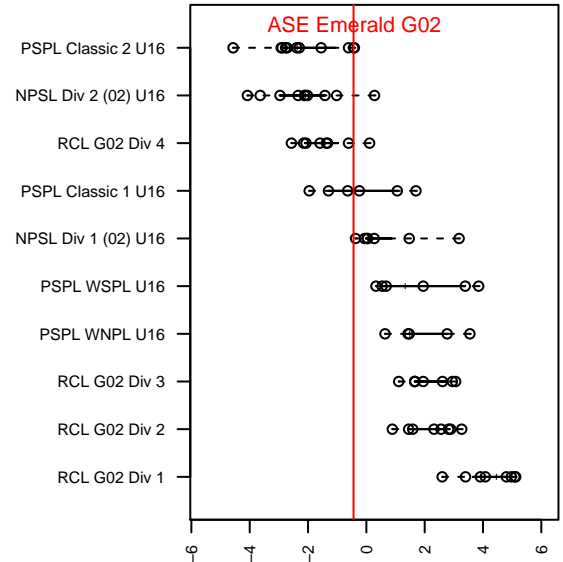

ASE Emerald G02

Academy of Soccer Excellence
 Pasco, WA
 G02 total strength=1236
 attack=6.51 defense=3.15
 fall league = PSPL Classic 2 U16
 notes= Stephenson 2016

alt names used:
 ASE G02 Cox
 ASE G02 EMERALD (WA)

Venues played:
 2017 PSPL Classic 2 U16
 2017 Bigfoot GU16/17 U16

ASE Emerald G02
 Dots are actual minus expected GF (blue circles) and GA (red triangles).
 Blue line is smoothed change in attack strength. Red is smoothed change in defense strength.

**attack and defense variance (black dot)
relative to other teams
and top 10 in region**

**attack and defense rating
relative to others at age
and all opponents in last 13 months**

Performance relative to 13 month average