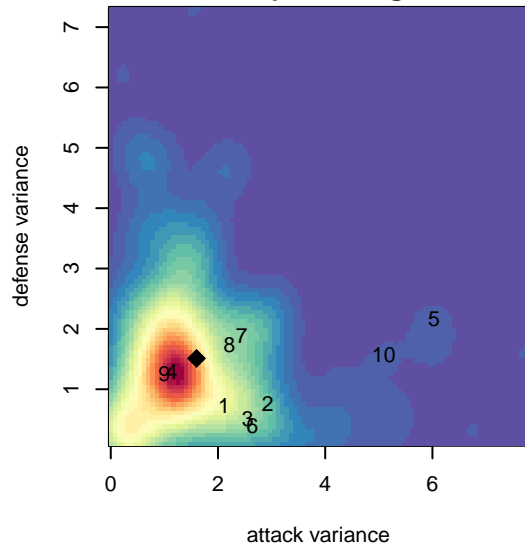

ASE Emerald G02

Academy of Soccer Excellence
 Pasco, WA
 G02 total strength=1236
 attack=6.51 defense=3.15
 fall league = PSPL Classic 2 U16
 notes= Stephenson 2016

alt names used:
 ASE G02 Cox
 ASE G02 EMERALD (WA)

Venues played:
 2017 PSPL Classic 2 U16
 2017 Bigfoot GU16/17 U16

ASE Emerald G02
 Dots are actual minus expected GF (blue circles) and GA (red triangles).
 Blue line is smoothed change in attack strength. Red is smoothed change in defense strength.

**attack and defense variance (black dot)
relative to other teams
and top 10 in region**

**attack and defense rating
relative to others at age
and all opponents in last 13 months**

Performance relative to 13 month average